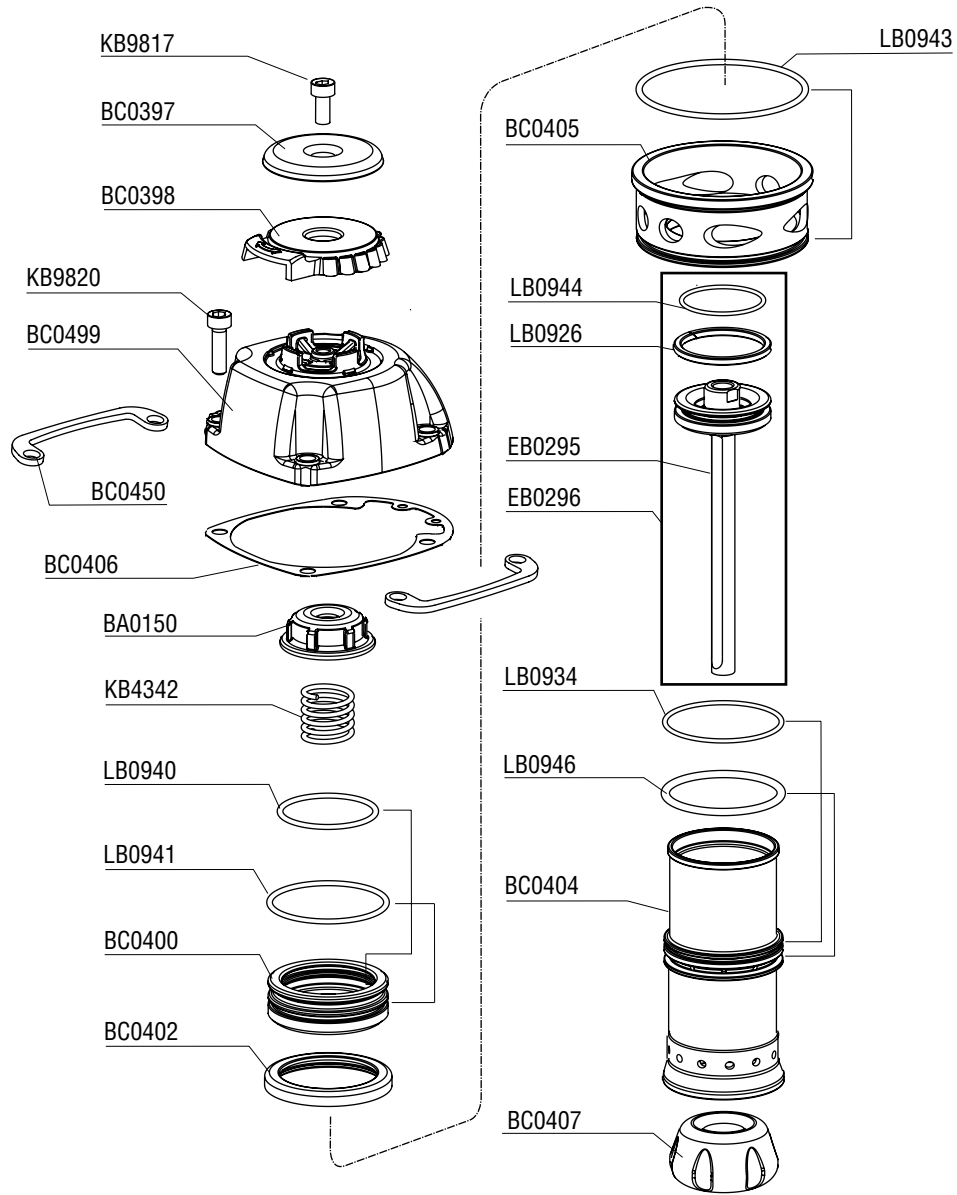

#### Repair Kits

**YK0424**  
**YK0425**

\* Schematic drawings inside

Senco Products, Inc.  
 8485 Broadwell Road  
 Cincinnati, Ohio 45244  
 Visit our Website [www.senco.com](http://www.senco.com)

Questions? Comments? call SENCO's toll-free Action-line:  
 1-800-543-4596 (North & South America only)  
 or e-mail: [toolprof@senco.com](mailto:toolprof@senco.com)

### FOR EUROPEAN MARKETS

Tool #	Model
3D2011N	Contact Actuation (Euro)
3D2012N	Single Sequential (Euro)

**Available Plugs**  
(Not Included with Tool)

- PC0479** ✓  
1/4" Body  
Ind. Interchange 1/4" NPT
- PC0486**  
3/8" Body  
Ind. Interchange 1/4" NPT
- PC0468** ✓  
1/4" Body  
Tru-Flate 1/4" NPT
- PC0474**  
3/8" Body  
Tru-Flate 1/4" NPT

✓ **Recommended Plugs**  
Plugs shown smaller than actual size