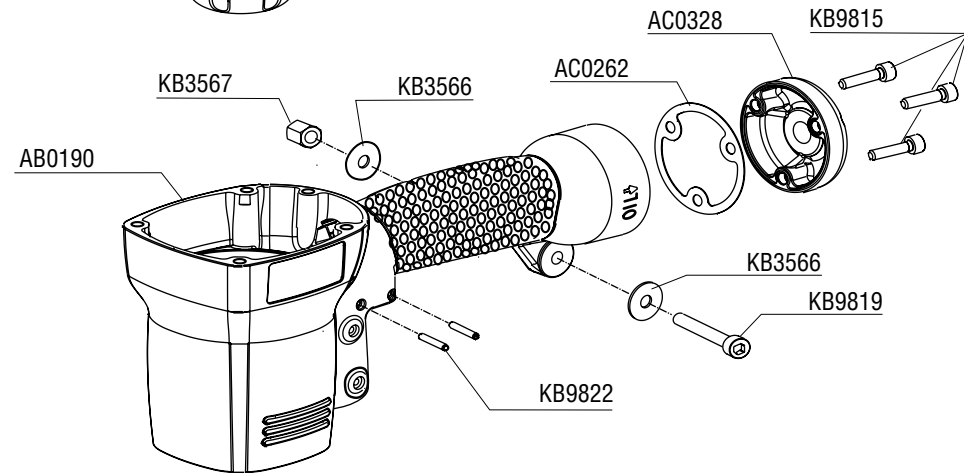

#### Repair Kits

**YK0424**  
**YK0425**

\* Schematic drawings inside

Senco Products, Inc.  
 8485 Broadwell Road  
 Cincinnati, Ohio 45244  
 Visit our Website [www.senco.com](http://www.senco.com)

Questions? Comments? call SENCO's toll-free Action-line:  
 1-800-543-4596 (North & South America only)  
 or e-mail: [toolprof@senco.com](mailto:toolprof@senco.com)

### FOR EUROPEAN MARKETS

Tool #	Model
3D2011N	Contact Actuation (Euro)
3D2012N	Single Sequential (Euro)

**Available Plugs**  
(Not Included with Tool)

- PC0479** ✓  
1/4" Body  
Ind. Interchange 1/4" NPT
- PC0486**  
3/8" Body  
Ind. Interchange 1/4" NPT
- PC0468** ✓  
1/4" Body  
Tru-Flate 1/4" NPT
- PC0474**  
3/8" Body  
Tru-Flate 1/4" NPT

✓ **Recommended Plugs**  
Plugs shown smaller than actual size