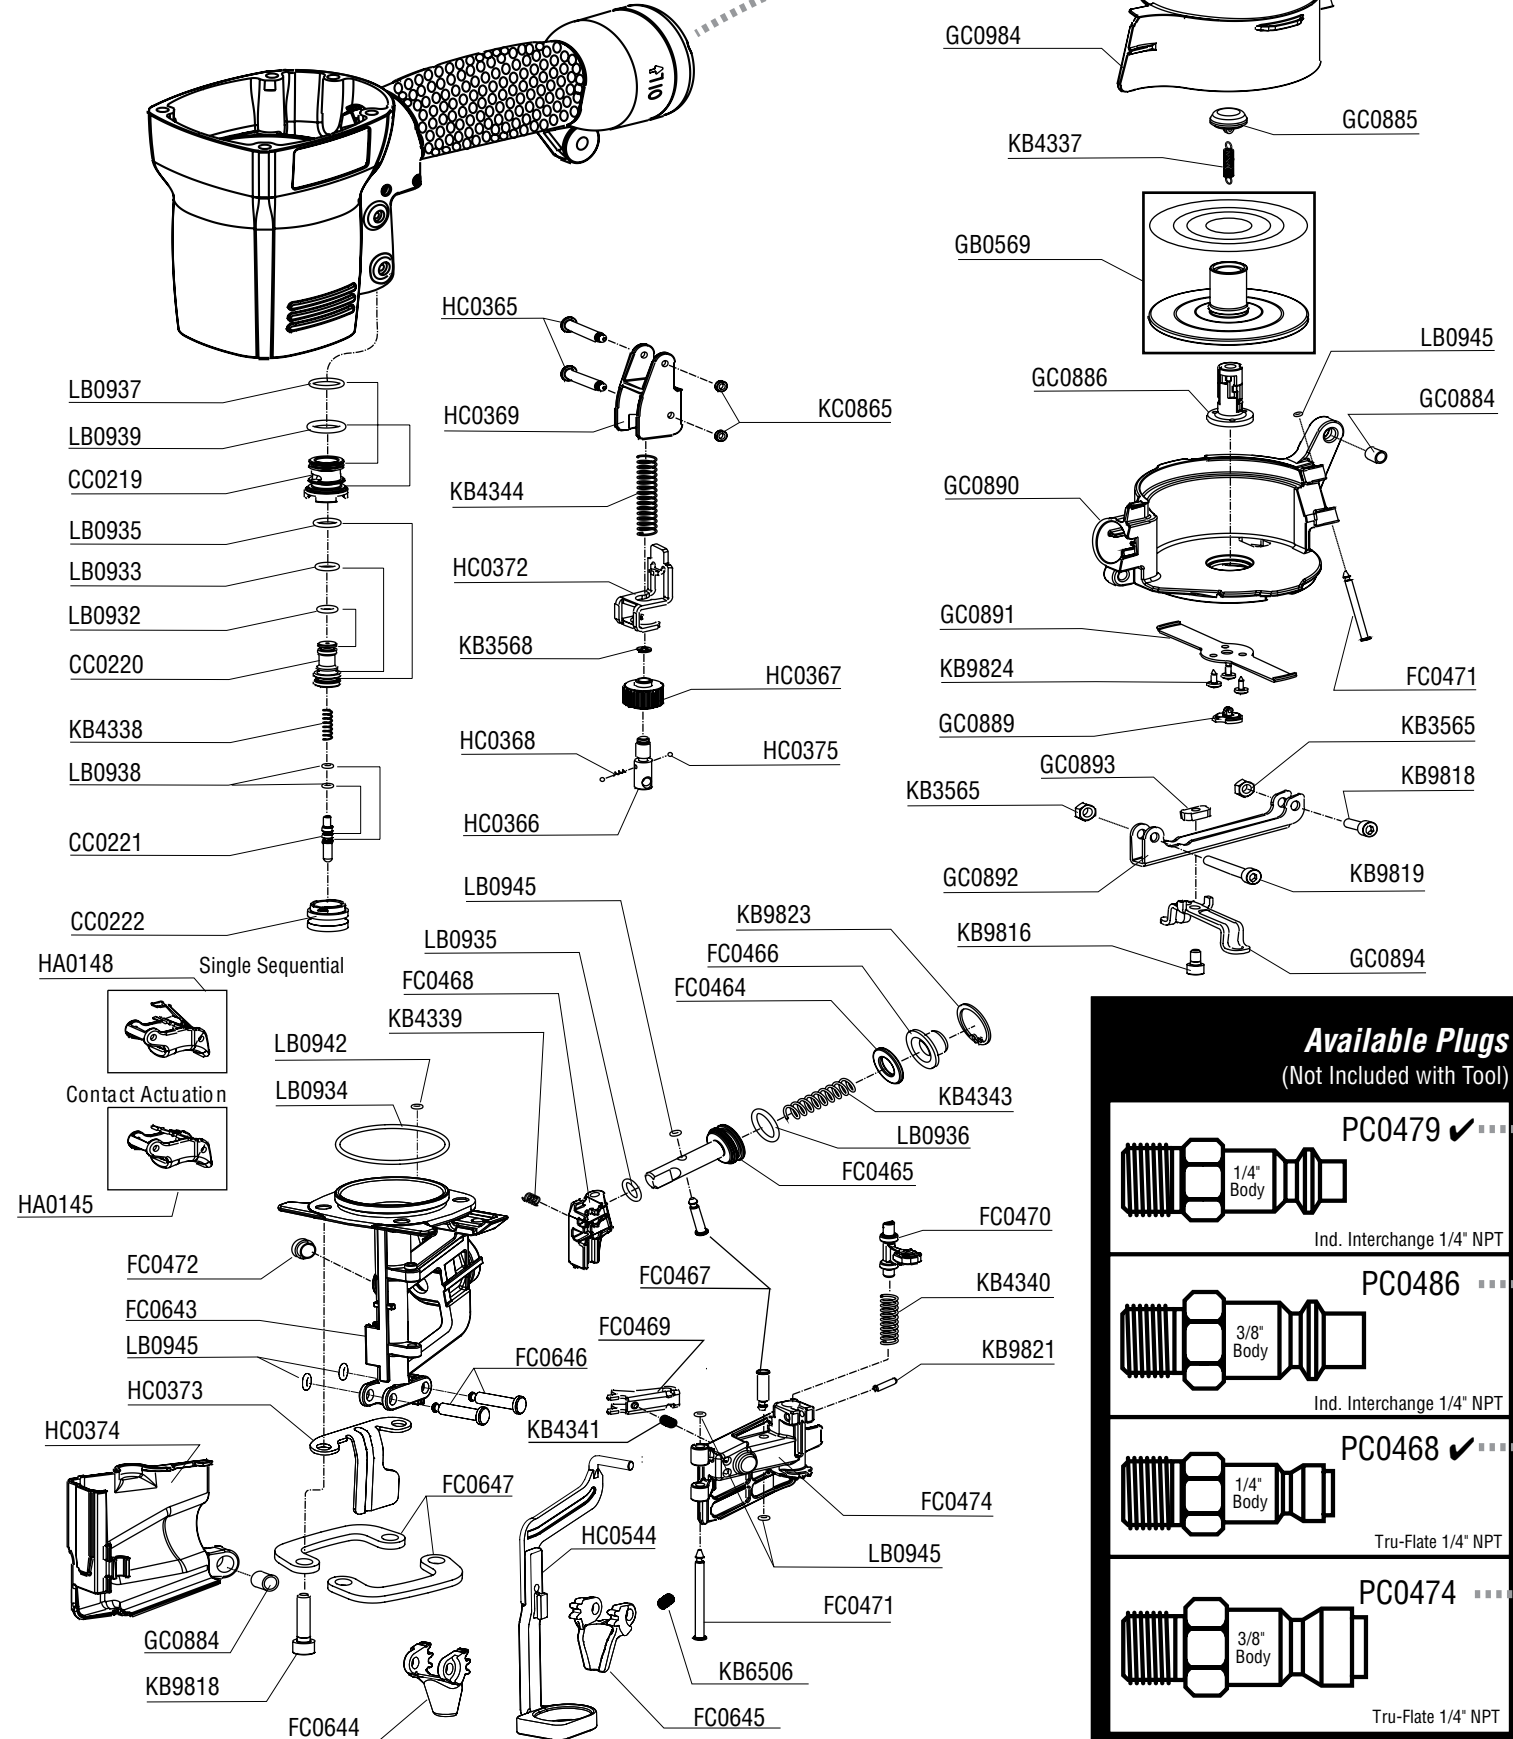

#### Repair Kits

**YK0424**  
**YK0425**

\* Schematic drawings inside

Senco Products, Inc.  
 8485 Broadwell Road  
 Cincinnati, Ohio 45244  
 Visit our Website [www.senco.com](http://www.senco.com)

Questions? Comments? call SENCO's toll-free Action-line:  
 1-800-543-4596 (North & South America only)  
 or e-mail: [toolprof@senco.com](mailto:toolprof@senco.com)

### FOR EUROPEAN MARKETS

Tool #	Model
3D2011N	Contact Actuation (Euro)
3D2012N	Single Sequential (Euro)

**Available Plugs**  
(Not Included with Tool)

- PC0479** ✓  
1/4" Body  
Ind. Interchange 1/4" NPT
- PC0486**  
3/8" Body  
Ind. Interchange 1/4" NPT
- PC0468** ✓  
1/4" Body  
Tru-Flate 1/4" NPT
- PC0474**  
3/8" Body  
Tru-Flate 1/4" NPT